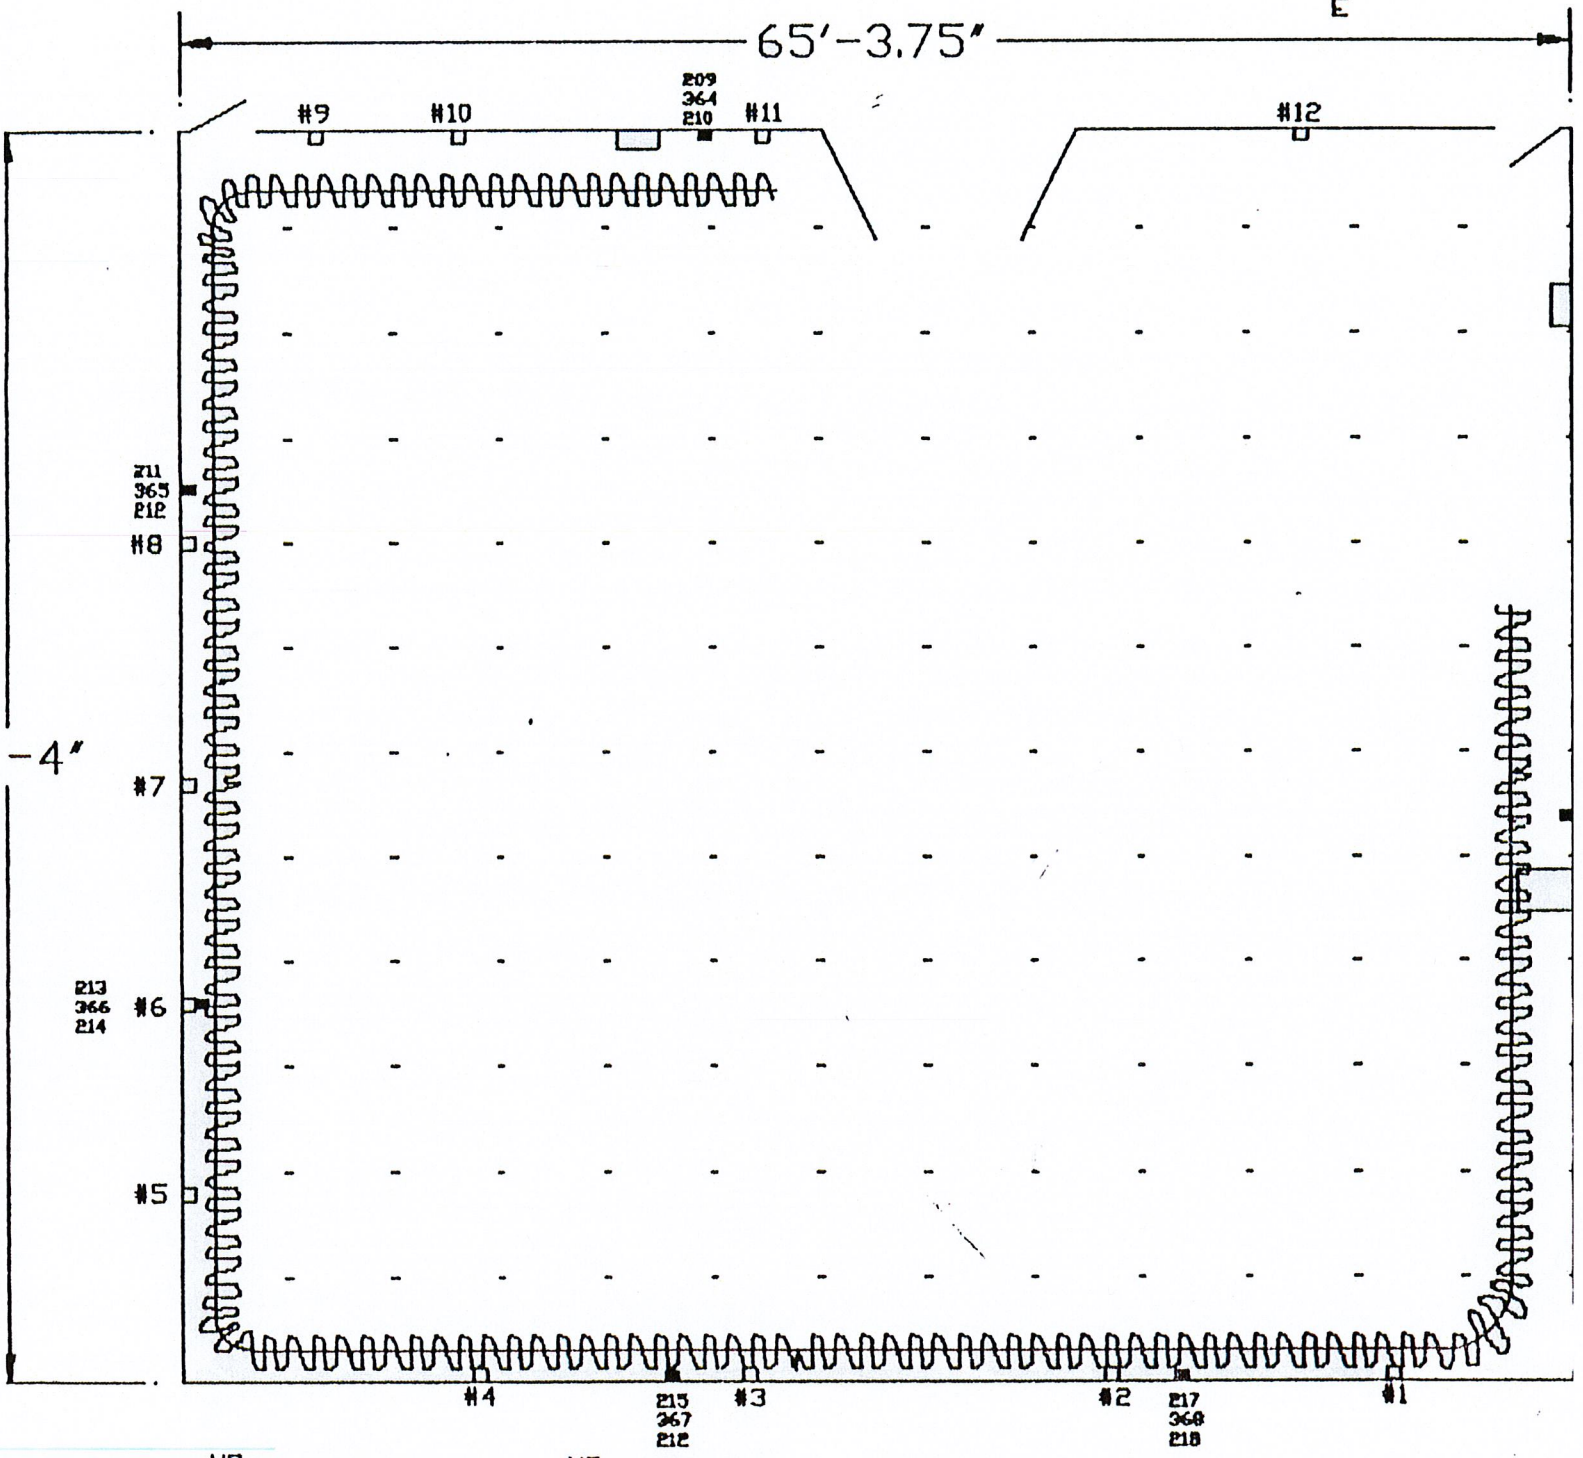

WXEL TV STUDIO A

NO.	
1	1,2,3,4
2	5,6,7,8
3	9,10,11,12
4	13,14,15,16
5	17,18,19,20
6	21,22,23,24

NO.	
7	25,26,27,28
8	29,30,31,32
9	33,34,35,36
10	37,38,39,40
11	41,42,43,44
12	45,46,47,48

SCALE
DOTS = 5'